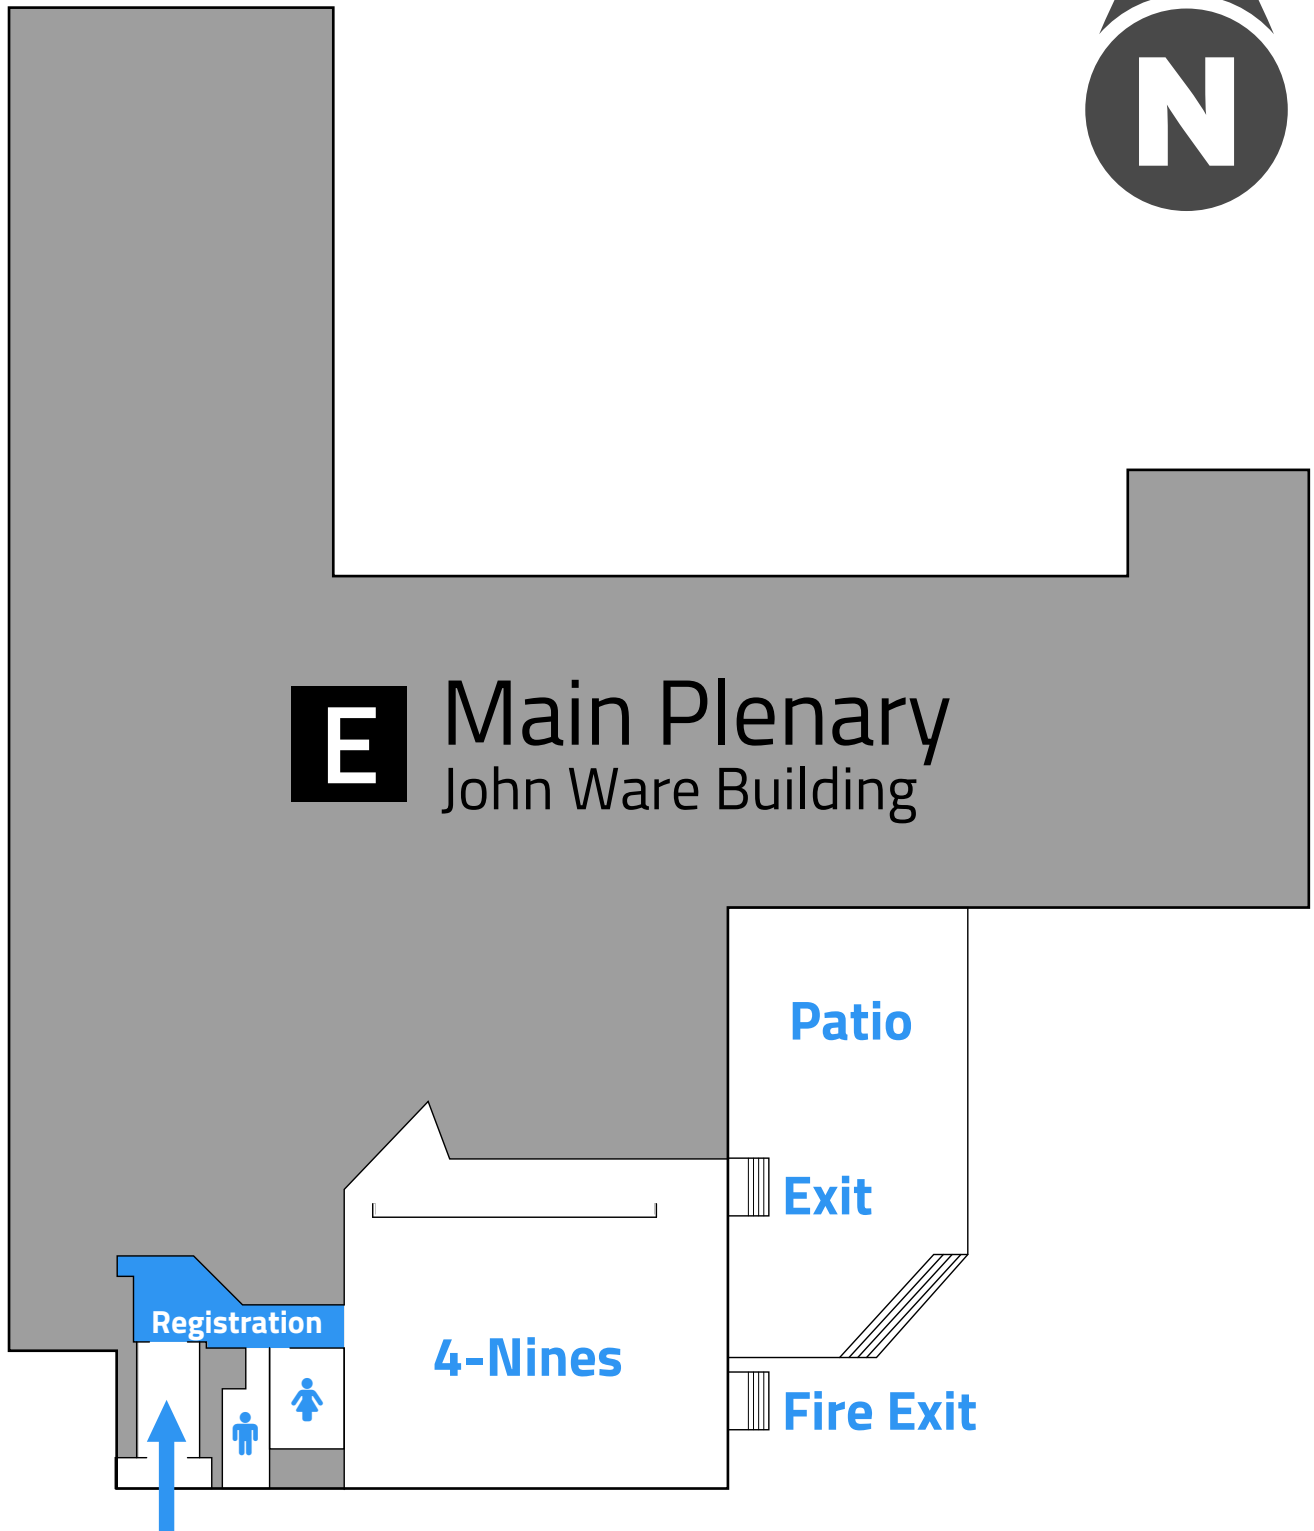

### **V** Campus Centre

Gateway Restaurant and Bar	<b>sat:</b> 10 am - 12 am	<b>sun:</b> 10 am - 12 am
Jugo Juice	<b>sat:</b> 10 am - 4 pm	<b>sun:</b> 10 am - 4 pm

## LEGEND

- Food Court
- Bus Stop
- CTrain
- Parking
- Motorcycle Parking
- Health Services

**Wi-Fi: SAIT Open**  
**Username:** gpc12  
**Password:** gpc16

# Main Plenary

John Ware Building

**Entrance**

**Wi-Fi:** SAIT Open  
**Username:** gpc12  
**Password:** gpc16